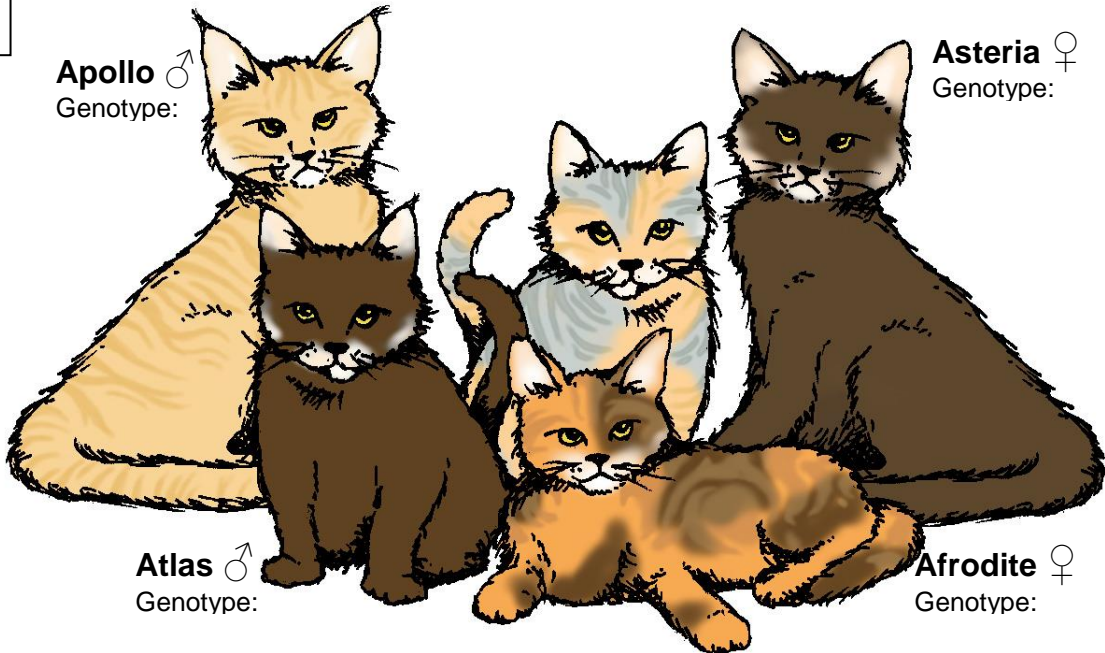

Welke kater is de vader?

P

Hestia  
Genotype:

X

Hermes?

Genotype:

Zeus?

Genotype:

=

Hades?

Genotype:

F1

Artemis ♀  
Genotype:

Apollo ♂  
Genotype:

Asteria ♀  
Genotype:

Atlas ♂  
Genotype:

Afrodite ♀  
Genotype: